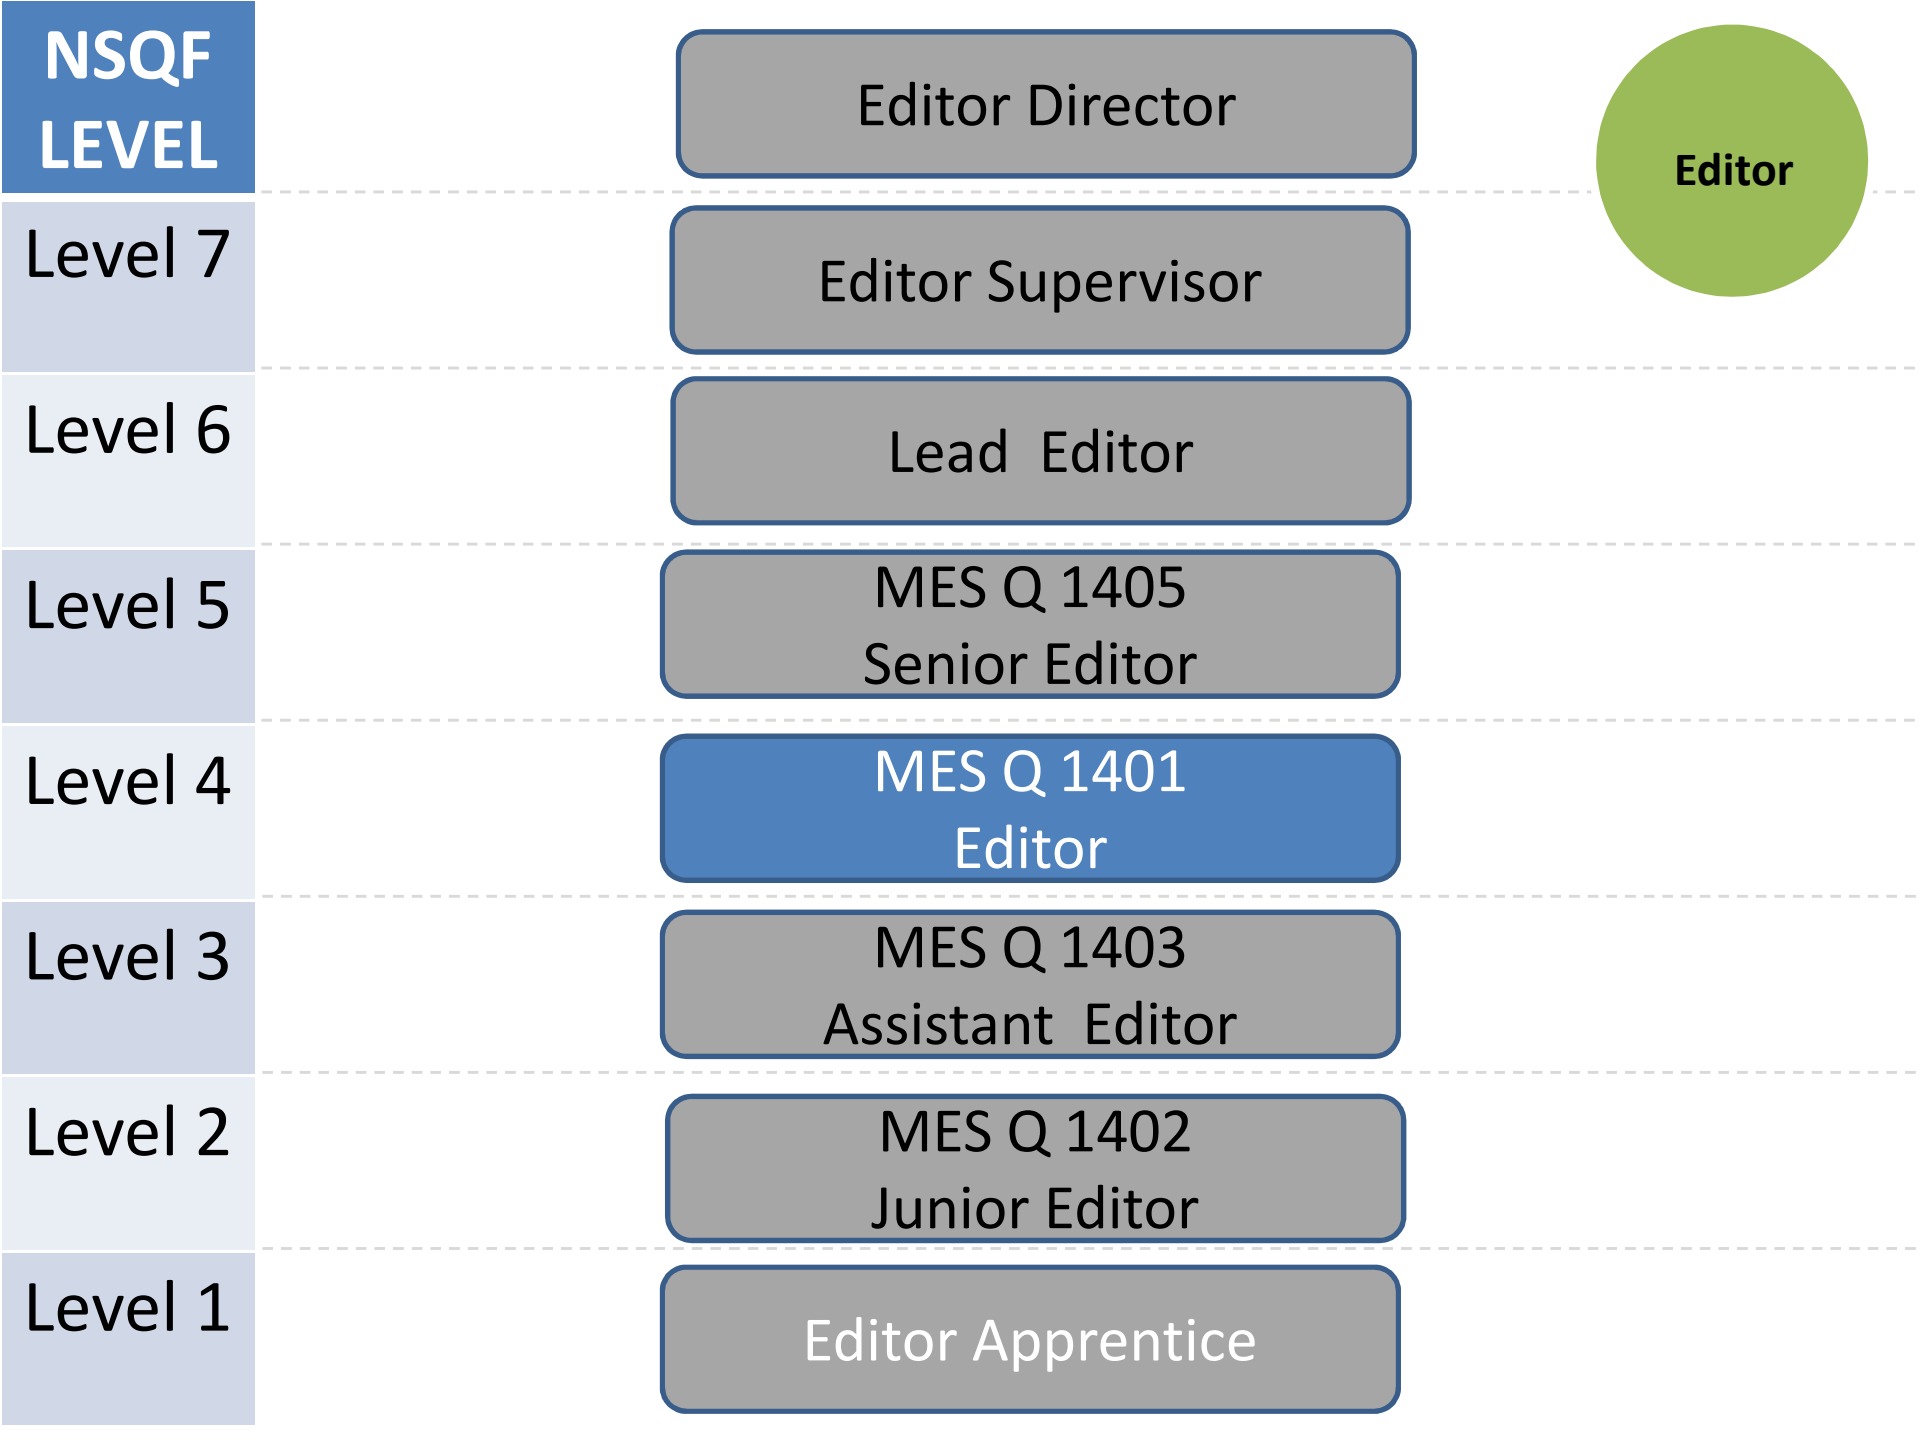

Level 1

Helper at a Sound studio

**NSQF
LEVEL**

Editor Director

Editor

Level 7

Editor Supervisor

Level 6